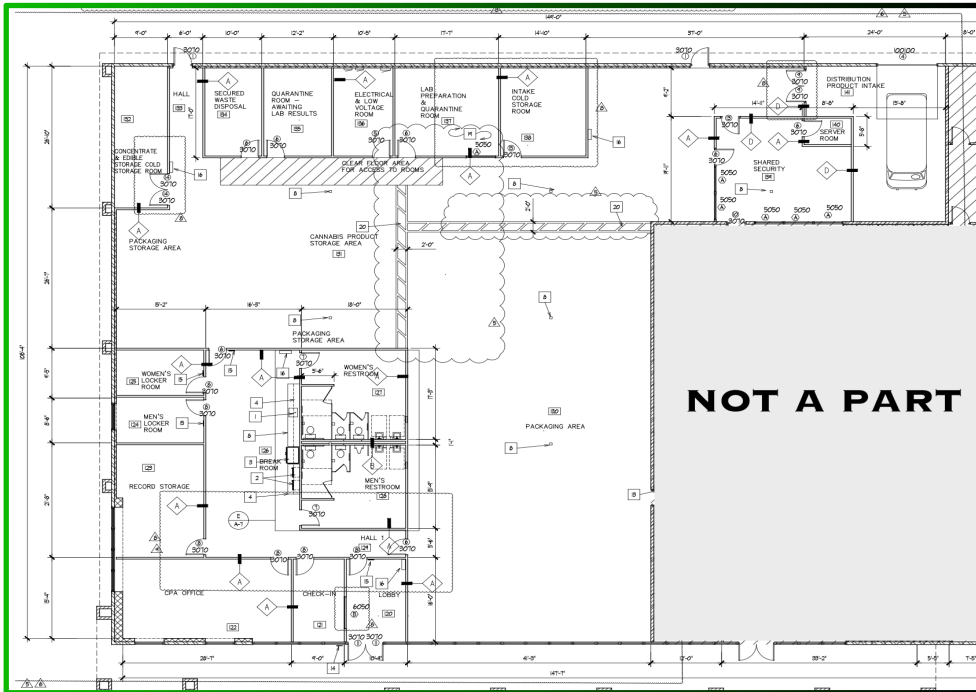

### Highlights:

- 11,500 SF
- \$1.95/SF NNN
- Turn-key Distribution
- Equipment not included
- MAKE AN OFFER

**Jason Piazza**

Director of Real Estate

License# 01405965

949.682.5867

Jason@WeCann.biz